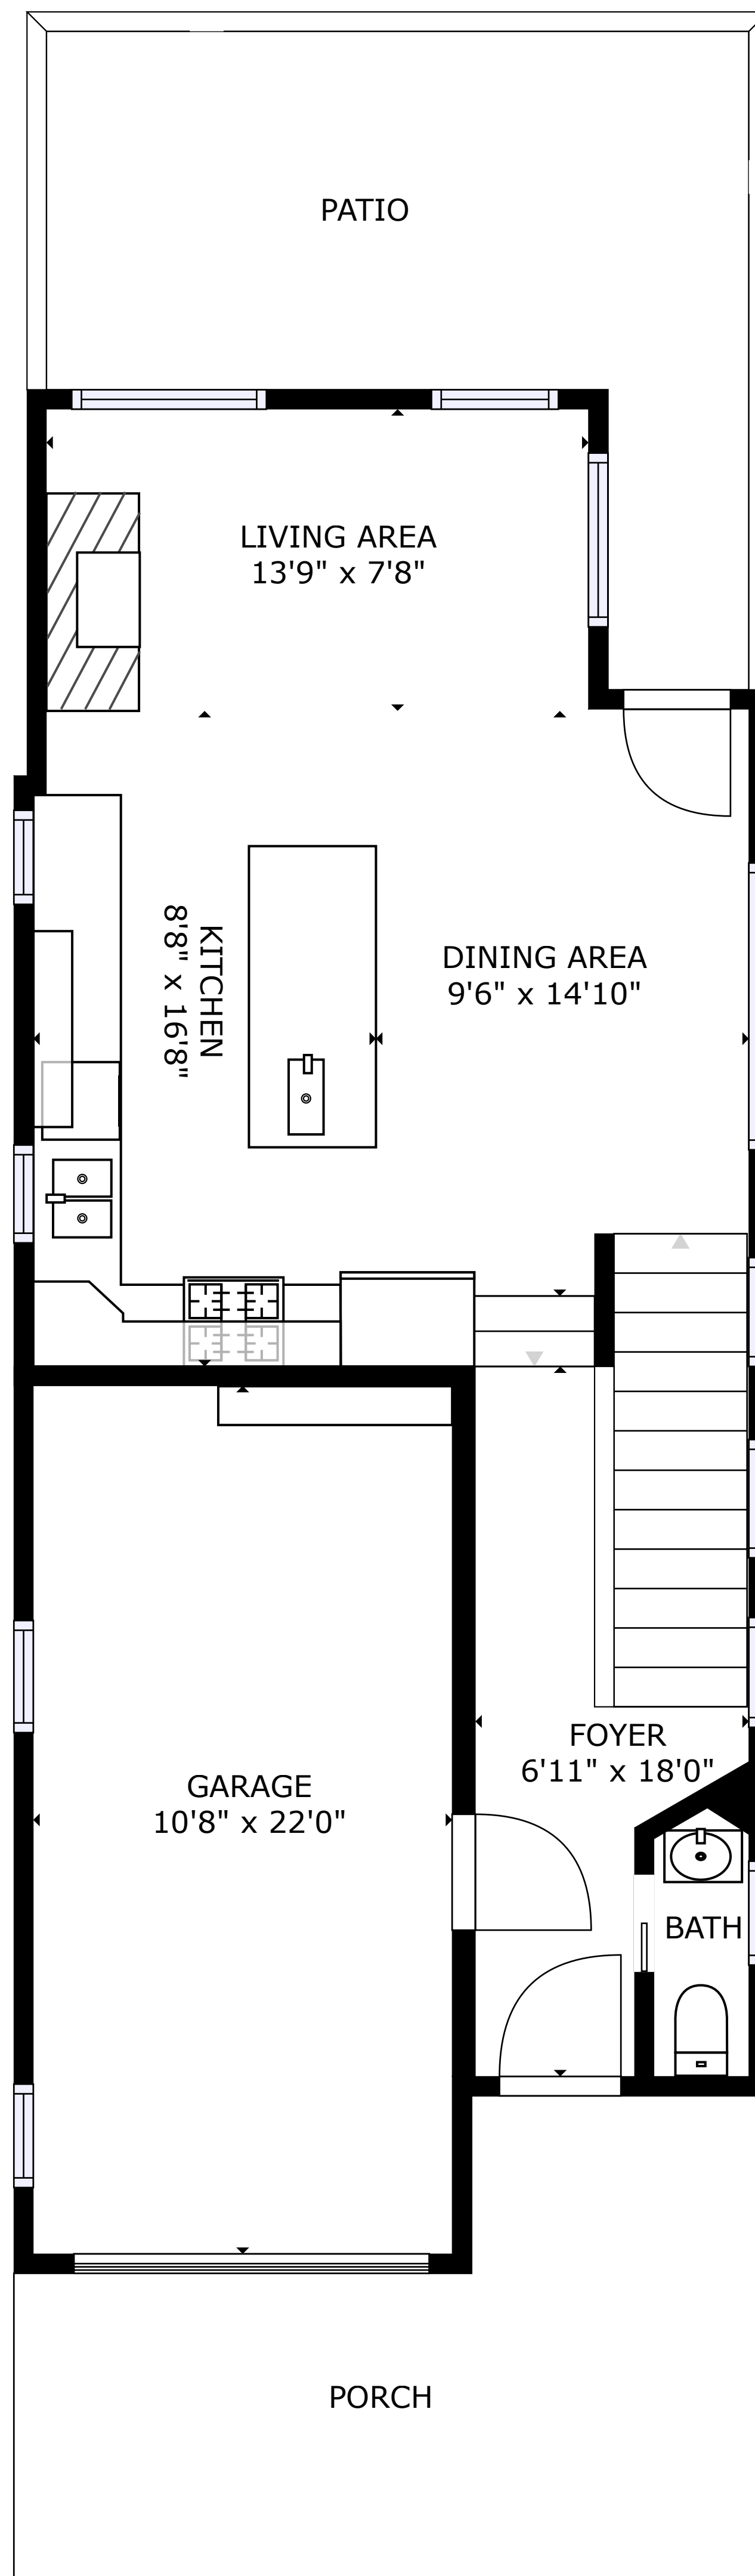

FLOOR 1

FLOOR 2

FLOOR 3

GROSS INTERNAL AREA  
 FLOOR 1: 669 sq ft, FLOOR 2: 532 sq ft  
 FLOOR 3: 774 sq ft, EXCLUDED AREAS:  
 PORCH: 185 sq ft, GARAGE: 234 sq ft  
 TOTAL: 1975 sq ft

SIZES AND DIMENSIONS ARE APPROXIMATE, ACTUAL MAY VARY.