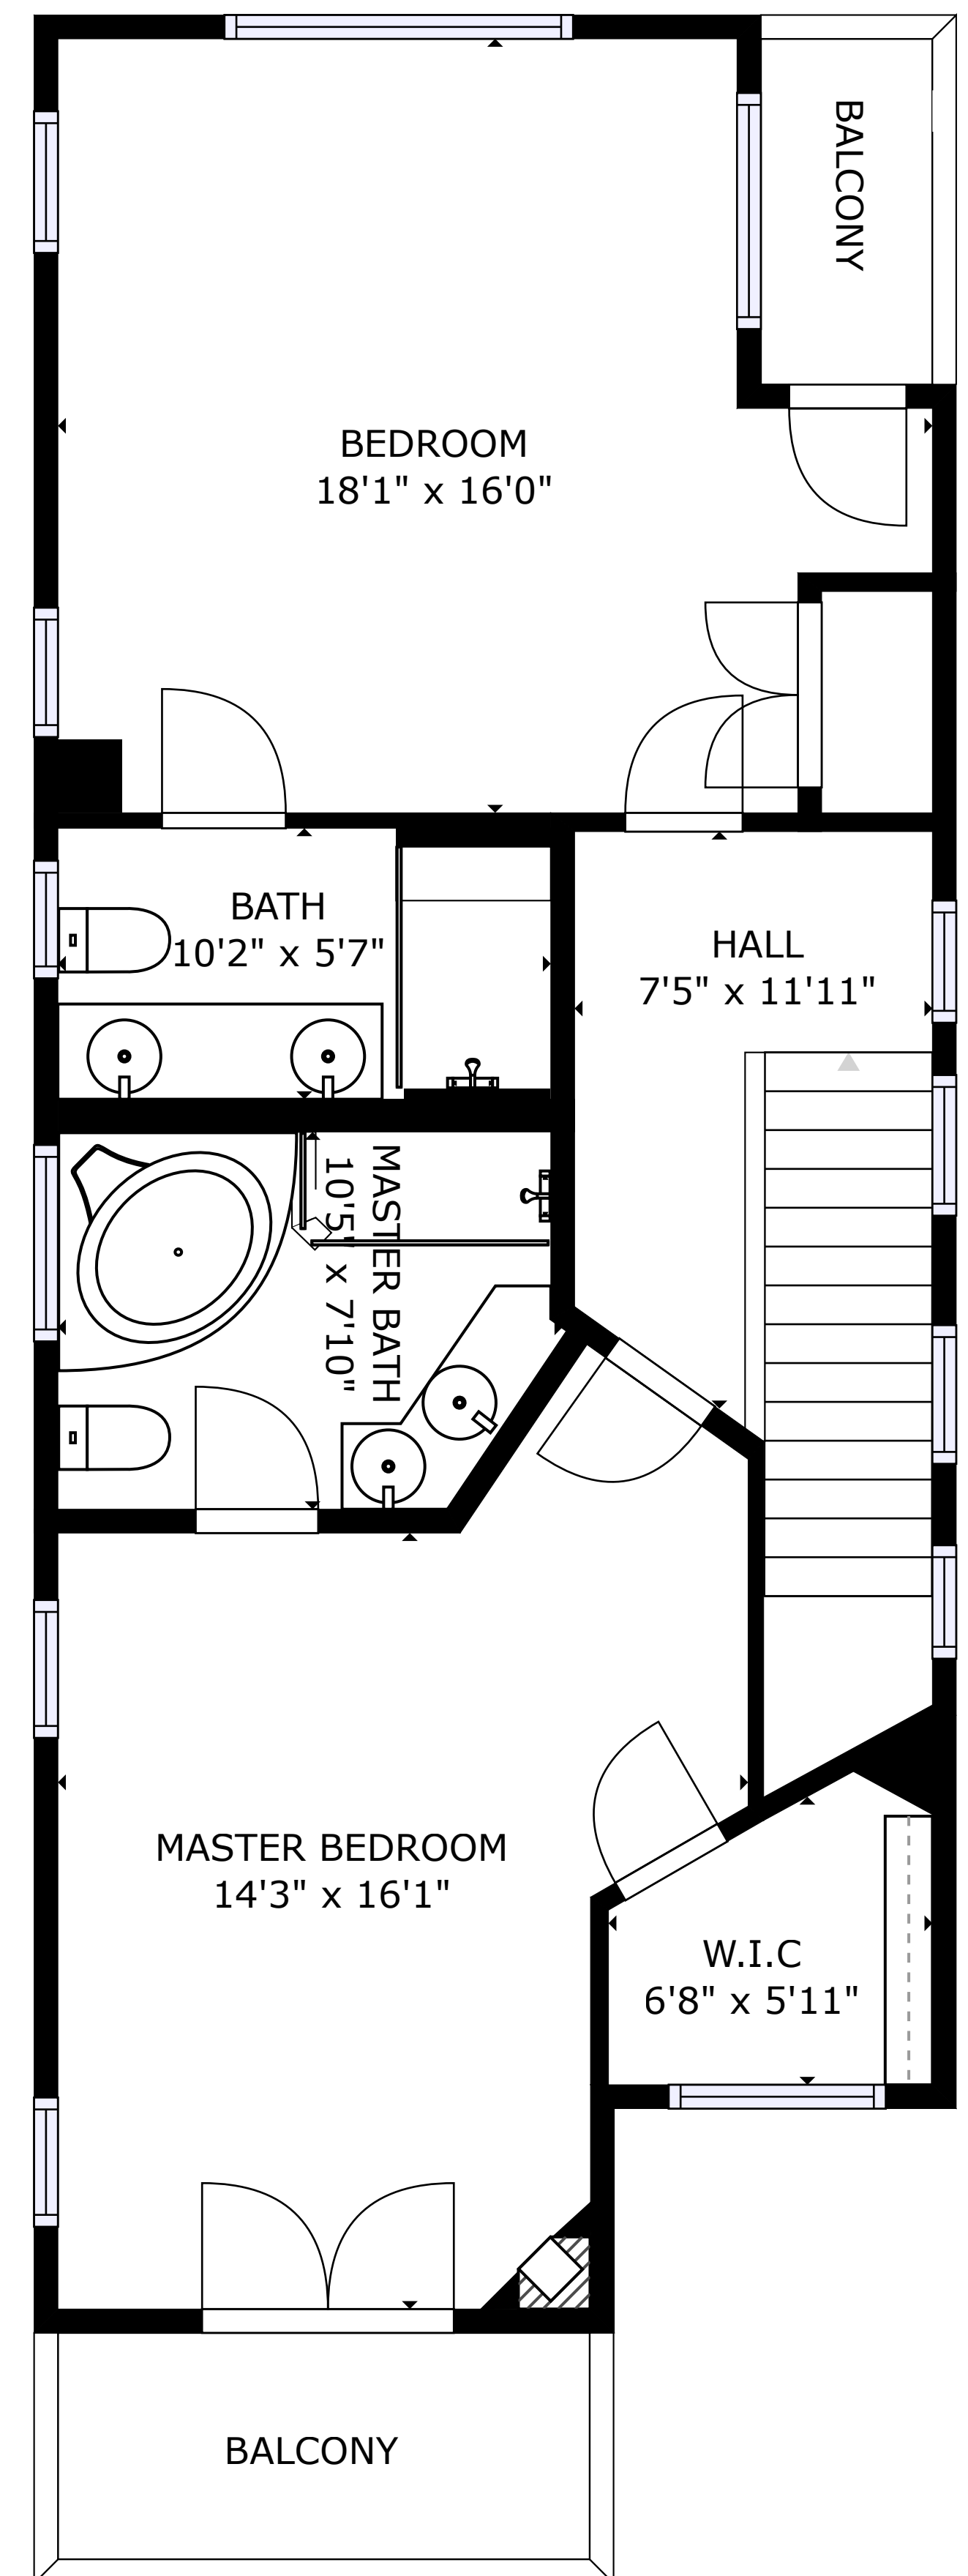

FLOOR 1

FLOOR 2

FLOOR 3

GROSS INTERNAL AREA  
 FLOOR 1: 669 sq ft, FLOOR 2: 532 sq ft  
 FLOOR 3: 774 sq ft, EXCLUDED AREAS:  
 PORCH: 185 sq ft, GARAGE: 234 sq ft  
 TOTAL: 1975 sq ft

SIZES AND DIMENSIONS ARE APPROXIMATE, ACTUAL MAY VARY.